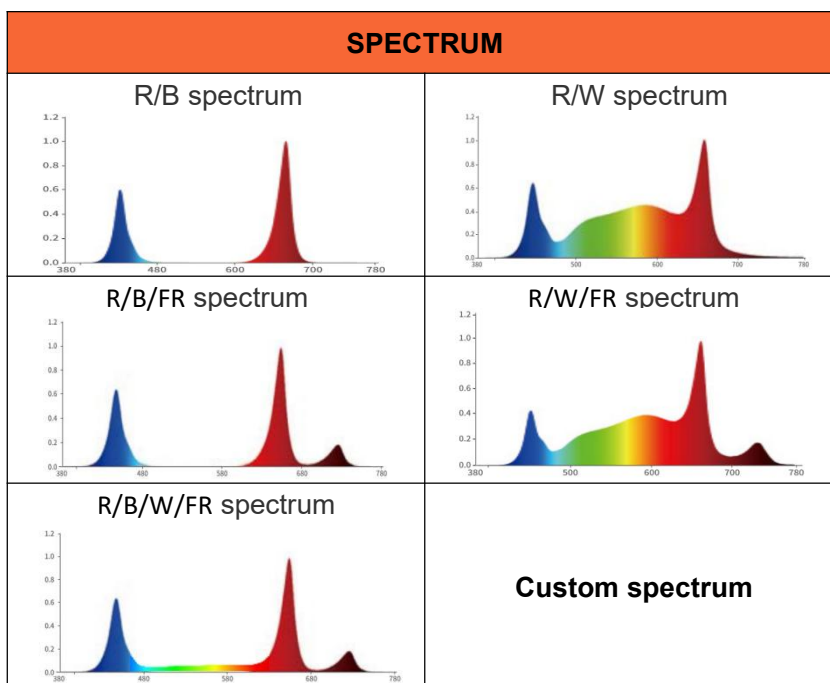

SM01 Series

SM01 series is a medium power plant production lamp specially designed for indoor multi-layer planting and precious herbs, flowers and other plants. Its heat dissipation performance is excellent, the working temperature is low, and after many lamps illuminate, its illumination uniformity is good, healthy growth.

PHOTON FLUX AND EFFICACY

SPECTRUM		Photon Flux (360-780nm) (μmol/s)	AC Power @ 230 V (W)	Efficacy (PPE) (μmol/J)
SM01060L	R/B	88.5	30	2.95
	R/W	81	30	2.7
	R/B/FR	87	30	2.9
	R/W/FR	78	30	2.6
	R/B/W/FR	85.5	30	2.85
SM01090L	R/B	132.7	45	2.95
	R/W	121.5	45	2.7
	R/B/FR	130.5	45	2.9
	R/W/FR	117	45	2.6
	R/B/W/FR	128.2	45	2.85
SM01120L	R/B	177	60	2.95
	R/W	162	60	2.7
	R/B/FR	174	60	2.9
	R/W/FR	156	60	2.6
	R/B/W/FR	171	60	2.85
SM01150L	R/B	206.5	70	2.95
	R/W	189	70	2.7
	R/B/FR	203	70	2.9
	R/W/FR	182	70	2.6
	R/B/W/FR	199.5	70	2.85

DIMENSIONS AND WEIGHT				
Fixture	Length	Width	Height	Weight
SM01060L	23.6"/60cm	2.83"/7.2cm	1.98"/5.03cm	0.7kg
SM01090L	35.4"/90cm	2.83"/7.2cm	1.98"/5.03cm	0.98kg
SM01120L	47.2"/120cm	2.83"/7.2cm	1.98"/5.03cm	1.27kg
SM01150L	59.1"/150cm	2.83"/7.2cm	1.98"/5.03cm	1.56kg